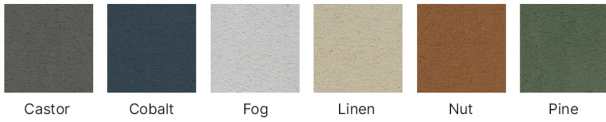

fabrics/tkaniny

Arsen DEKOMA

Castor Cobalt Fog Linen Nut Pine

Quartz SYMPHONYMILLS

101 601 607 906 301 501

Alba DEKOMA

Creme Jute Pewter Smoke White Wood

Nordic AQUACLEAN EXTREME

Petrus DEKOMA

Pewter Denim Dove Lotus Amberglow Iguana

Braveheart FIBREGUARD

01 Spruce 03 Teal 05 Spa 06 Pigeon 11 Charcoal 14 Flax

11 Angora 21 Gold 24 Sunset 28 Blush 33 Navy 34 Onyx

II gr.

Era CAMIRA

Forward Aeon Futurist Forecast History Timelapse